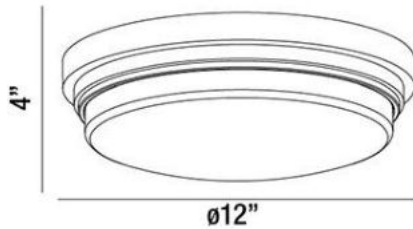

JANE , 1-LIGHT LED FLUSHMOUNT

Product Specifications

Collection:	Illuminations
Item No.:	26634-029
Height:	4"
Diameter:	12"
Est. Shipping Weight:	3.63 lbs
No. of Bulbs:	1 Inc.
Bulb Wattage:	12 watts
Bulb Type:	LED 2700K 1000lm
Bulb Base:	1x12W LED
Bulb Voltage:	120 volts

Options Available

ITEM CODE	FINISH	SHADE
26634-029	satin nickel	opal white glass
26634-012	bronze	opal white glass
26634-036	chrome	opal white glass

Colour / Shades Available

FINISH	SHADE
satin nickel	opal white glass
bronze	opal white glass
chrome	opal white glass

Project Information

Job Name: Canadalite.com Date: _____ Type: _____
Comments: 534 Hood Road, Markham ON L3R 3K9 Email: info@canadalite.com