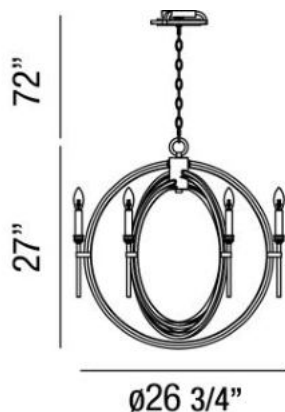

Project Information

Job Name: Canadalite.com Date: _____ Type: _____
Comments: 534 Hood Road, Markham ON L3R 3K9 Email: info@canadalite.com