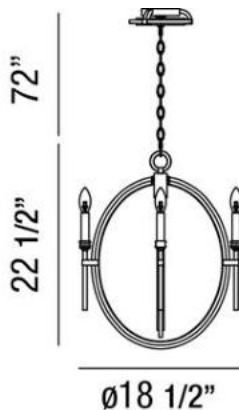

Project Information

Job Name: Canadalite.com Date: _____ Type: _____

Comments: 534 Hood Road, Markham ON L3R 3K9 Email: info@canadalite.com