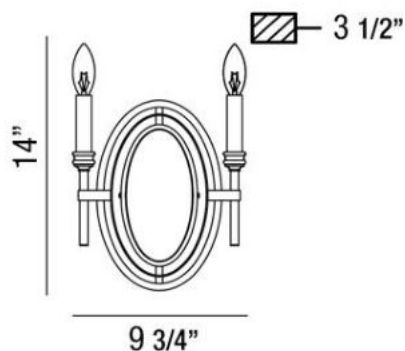

Project Information

Job Name: Canadalite.com Date: _____ Type: _____
Comments: 534 Hood Road, Markham ON L3R 3K9 Email: info@canadalite.com