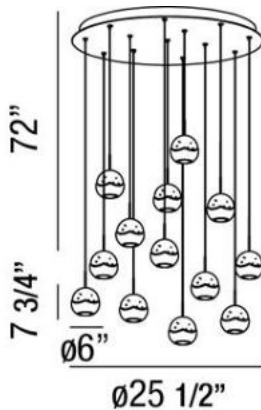

Project Information

Job Name: Canadalite.com Date: _____ Type: _____

Comments: 534 Hood Road, Markham ON L3R 3K9 Email: info@canadalite.com