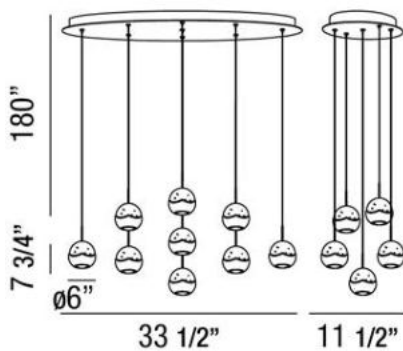

Project Information

Job Name: Canadalite.com Date: _____ Type: _____

Comments: 534 Hood Road, Markham ON L3R 3K9 Email: info@canadalite.com