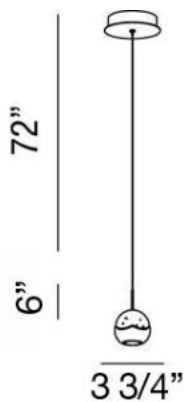

Project Information

Job Name: Canadalite.com Date: _____ Type: _____
Comments: 534 Hood Road, Markham ON L3R 3K9 Email: info@canadalite.com