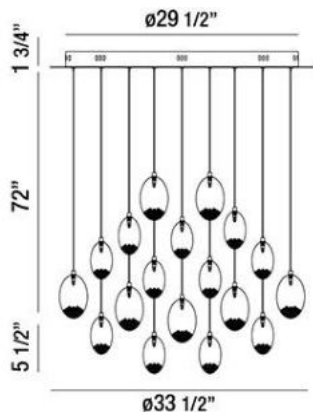

Clear crystal beads nesting inside hand blown amber glass with chrome accents

HAZELTON , 31-LIGHT CHANDELIER

Product Specifications

Collection:	Illuminations
Item No.:	26247-014
Height:	5.5"
Chain / Cord Length:	72"
Diameter:	33.5"
Est. Shipping Weight:	44.00 lbs
No. of Bulbs:	31 Inc.
Bulb Wattage:	20 watts
Bulb Type:	BI PIN
Bulb Base:	G4
Bulb Voltage:	120 volts

Options Available

ITEM CODE	FINISH	SHADE
26247-014	chrome	amber glass/clear crystal

Colour / Shades Available

FINISH	SHADE
chrome	amber glass/clear crystal

Project Information

Job Name: Canadalite.com Date: _____ Type: _____