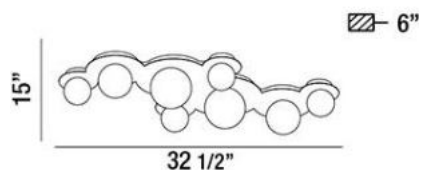

Project Information

Job Name: Canadalite.com Date: _____ Type: _____
Comments: Tel: 1(888) 887-7038