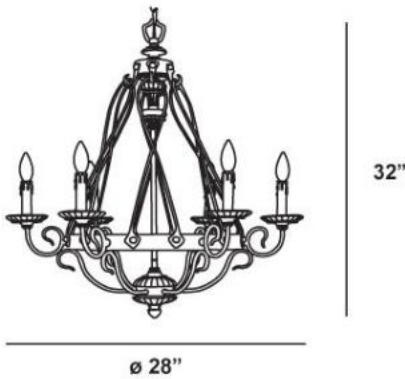

Project Information

Job Name: Canadalite.com Date: _____ Type: _____

Comments: 1 (888) 887-7038, info@canadalite.com