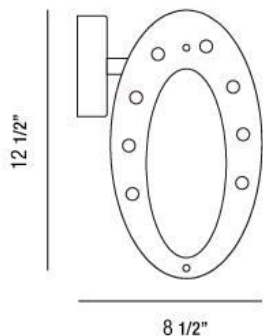

Project Information

Job Name: Canadalite.com   Date: _____   Type: _____
Comments: 1 (888) 887-7038