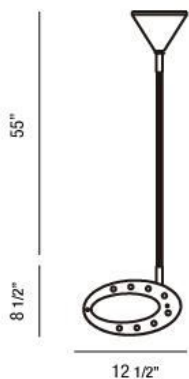

FUSION , 8-LIGHT LED PENDANT

Product Specifications

Collection:	Illuminations
Item No.:	22965-028
Height:	55"
Width:	8.5"
Length:	12.5"
Est. Shipping Weight:	10.21 lbs
No. of Bulbs:	8 Inc.
Bulb Wattage:	1 watts
Bulb Type:	LED ^{3.4W}
Bulb Base:	LED
Bulb Voltage:	120 volts

Options Available

ITEM CODE	FINISH	SHADE
22965-011	chrome	black
22965-028	chrome	red

Colour / Shades Available

FINISH	SHADE
chrome	 black
chrome	 red

Project Information

Job Name: Canadalite.com Date: _____ Type: _____
 Comments: 1 (888) 887-7038