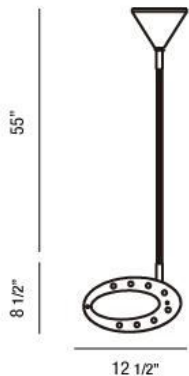

Project Information

Job Name: Canadalite.com Date: _____ Type: _____

Comments: 1 (888) 887-7038