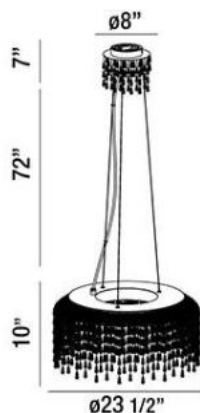

Polished chrome with faceted crystal beading

FORTE , 8-LIGHT ROUND CHANDELIER

Product Specifications

Collection:	Illuminations
Item No.:	26327-013
Height:	10"
Chain / Cord Length:	72"
Diameter:	23.5"
Est. Shipping Weight:	25.56 lbs
No. of Bulbs:	8 Inc.
Bulb Wattage:	60 watts
Bulb Type:	G9 
Bulb Base:	G9
Bulb Voltage:	120 volts

Options Available

ITEM CODE	FINISH	SHADE
26327-013	chrome	clear crystal

Colour / Shades Available

FINISH	SHADE
chrome	<input type="radio"/> clear crystal

Project Information

Job Name: Canadalite.com Date: _____ Type: _____