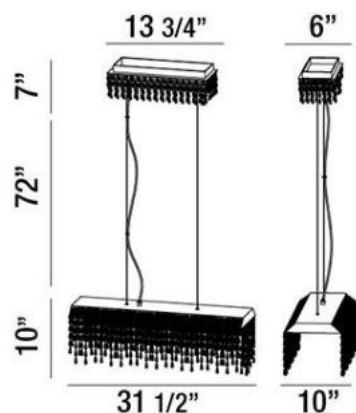

Polished chrome with faceted crystal beading

FONTE , 10-LIGHT RECTANGULAR CHANDELIER

Product Specifications

| | |
|-----------------------|--|
| Collection: | Illuminations |
| Item No.: | 26326-016 |
| Height: | 10" |
| Chain / Cord Length: | 72" |
| Width: | 10" |
| Length: | 31.5" |
| Est. Shipping Weight: | 28.16 lbs |
| No. of Bulbs: | 10 Inc. |
| Bulb Wattage: | 60 watts |
| Bulb Type: | G9  |
| Bulb Base: | G9 |
| Bulb Voltage: | 120 volts |

Options Available

| ITEM CODE | FINISH | SHADE |
|-----------|--------|---------------|
| 26326-016 | chrome | clear crystal |

Colour / Shades Available

| FINISH | SHADE |
|--------|-------------------------------------|
| chrome | <input type="radio"/> clear crystal |