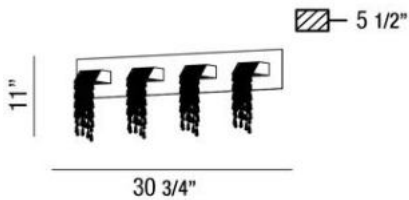

Project Information

Job Name: Canadalite.com Date: _____ Type: _____

Comments: 534 Hood Road, Markham ON L3R 3K9 Email: info@canadalite.com