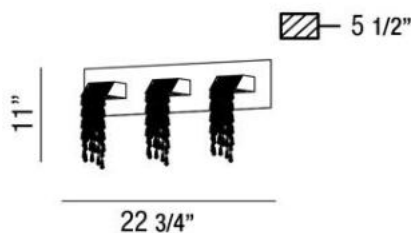

Project Information

Job Name: Canadalite.com Date: _____ Type: _____
Comments: 534 Hood Road, Markham ON L3R 3K9 Email: info@canadalite.com