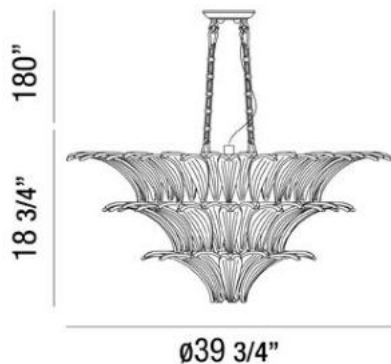

FIORE , 7-LIGHT CHANDELIER

Product Specifications

Collection: Illuminations
 Item No.: 25718-010
 Height: 18.75"
 Chain / Cord Length: 180"
 Diameter: 39.75"
 Est. Shipping Weight: 104.50 lbs
 No. of Bulbs: 7
 Bulb Wattage: 60 watts
 Bulb Type: B10 
 Bulb Base: E12
 Bulb Voltage: 120 volts

Options Available

ITEM CODE	FINISH	SHADE
25718-010	chrome	clear glass

Colour / Shades Available

FINISH	SHADE
chrome	 clear glass

Project Information

Job Name: Canadalite.com Date: _____ Type: _____
 Comments: _____