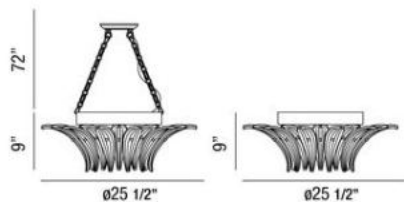

Project Information

Job Name: Canadalite.com Date: _____ Type: _____
Comments: _____