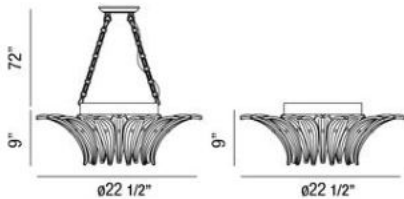

Project Information

Job Name: Canadalite.com Date: _____ Type: _____

Comments: _____