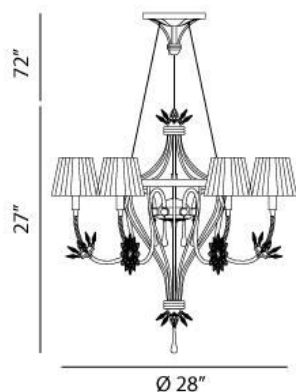

Project Information

Job Name: Canadalite.com Date: _____ Type: _____
Comments: 1 (888) 887-7038, info@canadalite.com