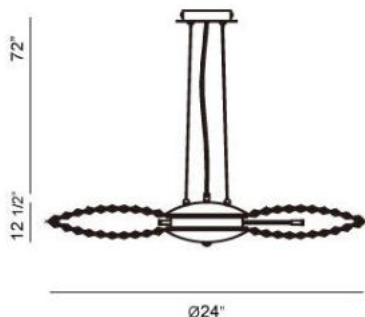

Ultra modern Daisy of crystal facets imbedded into a polished chrome seamless frame.

FARELLA , 6-LIGHT CONVERTIBLE PENDANT

Product Specifications

Collection:	Illuminations
Item No.:	20358-013
Height:	12.5"
Chain / Cord Length:	72"
Diameter:	24"
Est. Shipping Weight:	17.95 lbs
No. of Bulbs:	6 Inc.
Bulb Wattage:	20 watts
Bulb Type:	BI-PIN
Bulb Base:	G4
Bulb Voltage:	12 volts

Options Available

ITEM CODE	FINISH	SHADE
20358-013	chrome	clear crystal

Colour / Shades Available

FINISH	SHADE
chrome	<input type="radio"/> clear crystal

Project Information

Job Name: Canadalite.com Date: _____ Type: _____
 Comments: _____