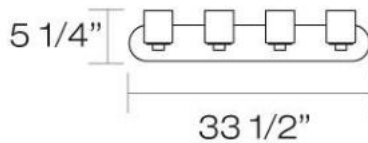

Project Information

Job Name: Canadalite.com Date: _____ Type: _____
Comments: 1 (888) 887-7038, info@canadalite.com