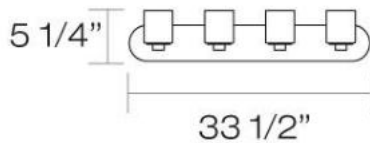

Project Information

Job Name: Canadalite.com Date: _____ Type: _____

Comments: 1 (888) 887-7038, info@canadalite.com