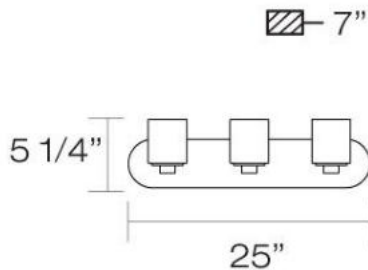

Project Information

Job Name: Canadalite.com Date: _____ Type: _____
Comments: 1 (888) 887-7038, info@canadalite.com