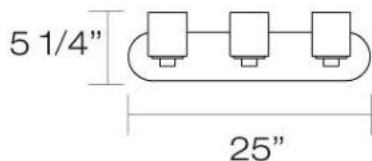

Project Information

Job Name: Canadalite.com Date: _____ Type: _____
Comments: 1 (888) 887-7038, info@canadalite.com