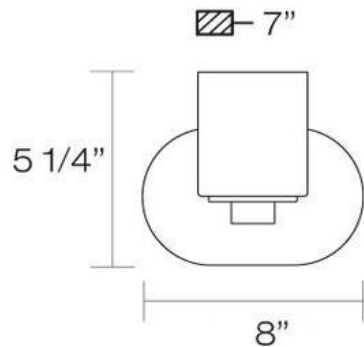

Project Information

Job Name: Canadalite.com Date: _____ Type: _____
Comments: 1 (888) 887-7038, info@canadalite.com