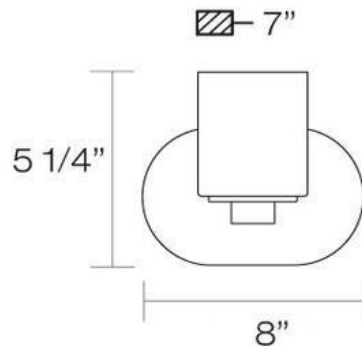

Project Information

Job Name: Canadalite.com Date: _____ Type: _____
Comments: 1 (888) 887-7038, info@canadalite.com