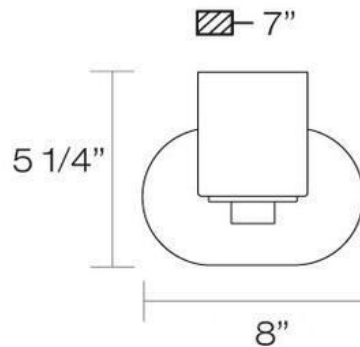

Project Information

Job Name: Canadalite.com Date: _____ Type: _____
Comments: 1 (888) 887-7038, info@canadalite.com