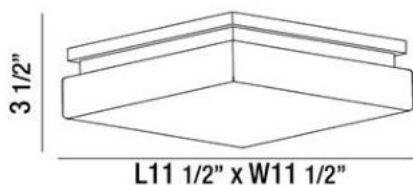

Project Information

Job Name: Canadalite.com Date: _____ Type: _____

Comments: 534 Hood Road, Markham ON L3R 3K9 Email: info@canadalite.com