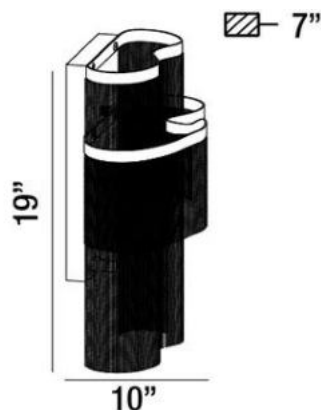

Hand crafted polished nickel frame with flowing beads of crystal

ELLENA , 2-LIGHT WALL SCNCE

Product Specifications

Collection:	Illuminations
Item No.:	26610-016
Height:	18.5"
Extension:	7"
Width:	10"
Est. Shipping Weight:	5.61 lbs
No. of Bulbs:	2 Inc.
Bulb Wattage:	60 watts
Bulb Type:	G9
Bulb Base:	G9
Bulb Voltage:	120 volts

Options Available

ITEM CODE	FINISH	SHADE
26610-016	nickel	clear crystal

Colour / Shades Available

FINISH	SHADE
nickel	clear crystal

Project Information

Job Name: Canadalite.com Date: _____ Type: _____

Comments: 534 Hood Road, Markham ON L3R 3K9 Email: info@canadalite.com