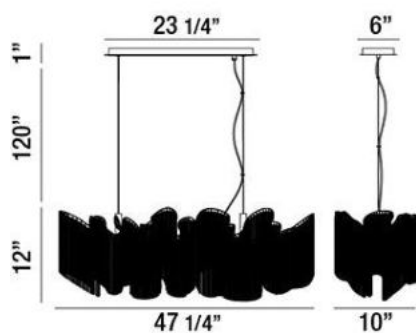

Hand crafted polished nickel frame with flowing beads of crystal

ELLENA , 7-LIGHT LINEAR CHANDELIER

Product Specifications

Collection:	Illuminations
Item No.:	26609-010
Height:	12"
Chain / Cord Length:	120"
Width:	10"
Length:	47.25"
Est. Shipping Weight:	27.28 lbs
No. of Bulbs:	7 Inc.
Bulb Wattage:	60 watts
Bulb Type:	G9 
Bulb Base:	G9
Bulb Voltage:	120 volts

Options Available

ITEM CODE	FINISH	SHADE
26609-010	nickel	clear crystal

Colour / Shades Available

FINISH	SHADE
nickel 	clear crystal 

Project Information

Job Name: Canadalite.com Date: _____ Type: _____

Comments: 534 Hood Road, Markham ON L3R 3K9 Email: info@canadalite.com