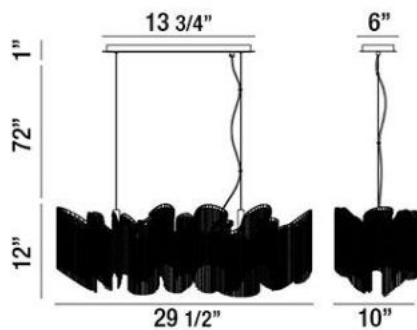

Hand crafted polished nickel frame with flowing beads of crystal

ELLENA , 5-LIGHT CHANDELIER

Product Specifications

Collection:	Illuminations
Item No.:	26608-013
Height:	12"
Chain / Cord Length:	72"
Width:	10"
Length:	29.5"
Est. Shipping Weight:	23.54 lbs
No. of Bulbs:	5 Inc.
Bulb Wattage:	60 watts
Bulb Type:	G9 
Bulb Base:	G9
Bulb Voltage:	120 volts

Options Available

ITEM CODE	FINISH	SHADE
26608-013	nickel	clear crystal

Colour / Shades Available

FINISH	SHADE
nickel	 clear crystal

Project Information

Job Name: Canadalite.com Date: _____ Type: _____

Comments: 534 Hood Road, Markham ON L3R 3K9 Email: info@canadalite.com