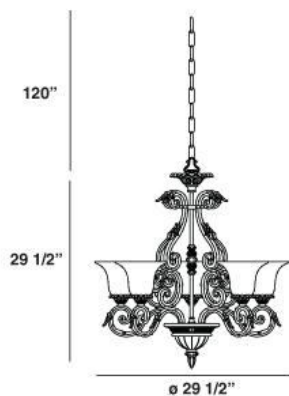

Project Information

Job Name: Canadalite.com Date: _____ Type: _____
Comments: 1 (888) 887-7038, info@canadalite.com