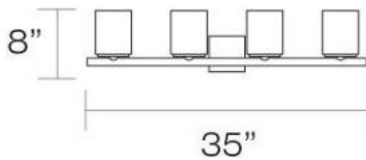

Project Information

Job Name: Canadalite.com Date: _____ Type: _____

Comments: 1 (888) 887-7038, info@canadalite.com