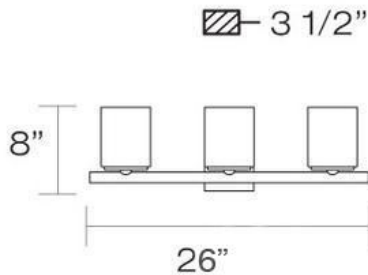

Project Information

Job Name: Canadalite.com Date: _____ Type: _____
Comments: 1 (888) 887-7038, info@canadalite.com