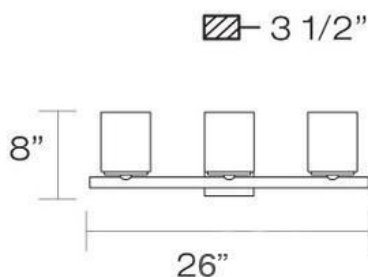

Project Information

Job Name: Canadalite.com Date: _____ Type: _____
Comments: 1 (888) 887-7038, info@canadalite.com