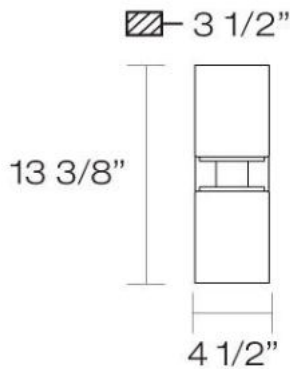

Project Information

Job Name: Canadalite.com Date: _____ Type: _____
Comments: 1 (888) 887-7038, info@canadalite.com