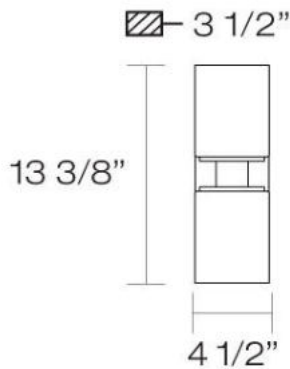

Project Information

Job Name: Canadalite.com Date: _____ Type: _____

Comments: 1 (888) 887-7038, info@canadalite.com