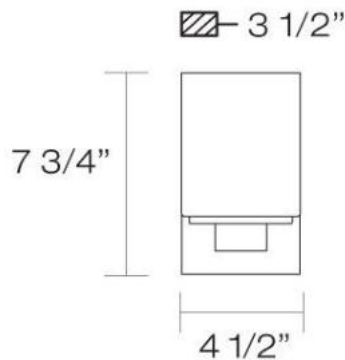

Project Information

Job Name: Canadalite.com Date: _____ Type: _____
Comments: 1 (888) 887-7038, info@canadalite.com