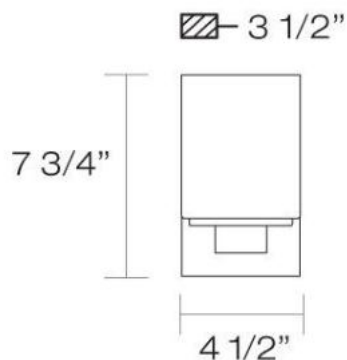

Project Information

Job Name: Canadalite.com Date: _____ Type: _____
Comments: 1 (888) 887-7038, info@canadalite.com