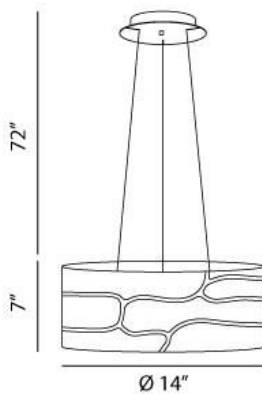

Project Information

Job Name: Canadalite.com Date: _____ Type: _____
Comments: 1 (888) 887-7038, info@canadalite.com