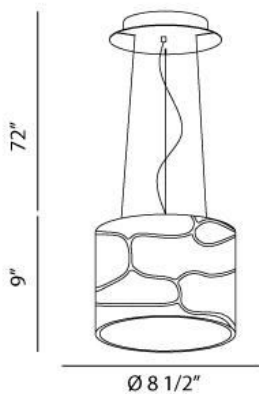

DAVINE , 1-LIGHT PENDANT

Product Specifications

Collection:	Illuminations
Item No.:	17743-020
Height:	9"
Chain / Cord Length:	72"
Diameter:	8.5"
Est. Shipping Weight:	8.14 lbs
No. of Bulbs:	1
Bulb Wattage:	60 watts
Bulb Type:	A19 
Bulb Base:	E26
Bulb Voltage:	120 volts

Options Available

ITEM CODE	FINISH	SHADE
17743-020	chrome	white/black

Colour / Shades Available

FINISH	SHADE
chrome 	white/black 

Bold marbling is set against a brilliant, opaque, white drum shade. The freedom of the wandering lines are original in their presentation, making a classic Eurofase- style designer shade. A must for modern, chic settings.