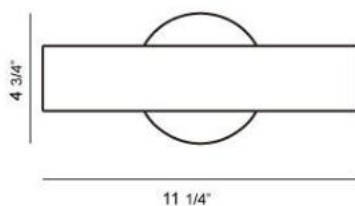

Project Information

Job Name: Canadalite.com Date: _____ Type: _____
Comments: 1 (888) 887-7038, info@canadalite.com