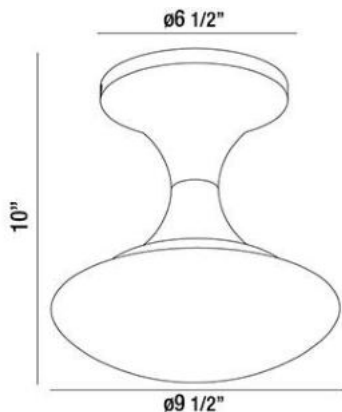

LED flushmount with blown opal glass diffuser and decorative base

### Product Specifications

Collection:	Illuminations
Item No.:	26633-015
Height:	11"
Diameter:	10"
Est. Shipping Weight:	3.30 lbs
No. of Bulbs:	1 Inc.
Bulb Wattage:	12 watts
Bulb Type:	LED 2700K 1000lm 
Bulb Base:	1x12W LED
Bulb Voltage:	120 volts