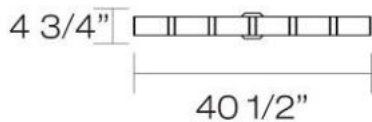

Project Information

Job Name: Canadalite.com Date: _____ Type: _____
Comments: 1 (888) 887-7038, info@canadalite.com