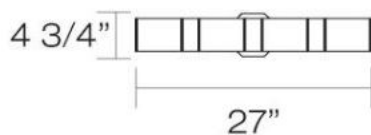

Project Information

Job Name: Canadalite.com Date: _____ Type: _____
Comments: 1 (888) 887-7038, info@canadalite.com