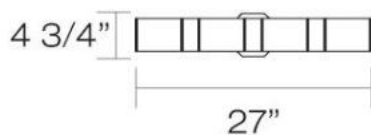

Project Information

Job Name: Canadalite.com Date: _____ Type: _____

Comments: 1 (888) 887-7038, info@canadalite.com