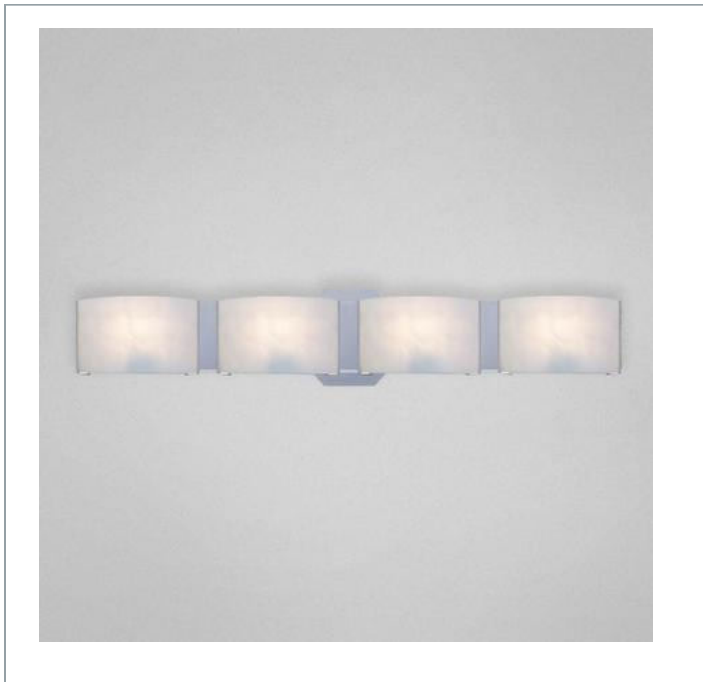

## DAKOTA , 4-LIGHT BATHBAR

### Product Specifications

Item No.: BR-4DAK-05  
 Height: 4.75"  
 Extension: 2.75"  
 Width: 27"  
 Est. Shipping Weight: 5.90 lbs  
 No. of Bulbs: 4 Inc.  
 Bulb Wattage: 60 watts  
 Bulb Type: G9   
 Bulb Base: G9  
 Bulb Voltage: 120 volts

### Colour / Shades Available

FINISH	SHADE
satin nickel	white marble
chrome	white marble

The perfect vanity accent, the Dakota line is a masterfully crafted design. A tranquil frosted glass is held in place gently with slim chrome clips. A triangulated backdrop raises the shade slightly to allow light to spill serenely into any setting.