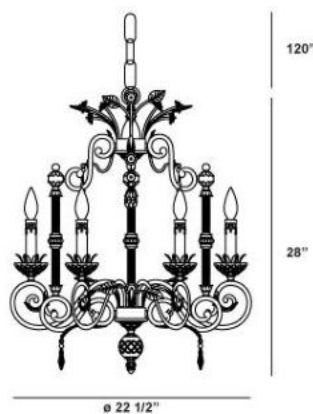

✉ 33 West Beaver Creek Road Richmond Hill
Ontario Canada L4B 1L8
☎ 800.660.5391
☎ 800.660.5390
✉ info@eurofase.com
🌐 www.eurofase.com

DAHLIA , 6-LIGHT CHANDELIER

Product Specifications

Item No.: 14458-019
 Height: 28"
 Chain / Cord Length: 120"
 Diameter: 22.5"
 Est. Shipping Weight: 23.10 lbs
 No. of Bulbs: 6
 Bulb Wattage: 60 watts
 Bulb Type: B10 
 Bulb Base: E12
 Bulb Voltage: 120 volts

Options Available

ITEM CODE	FINISH	SHADE
14458-019	antique gold	crystal

Colour / Shades Available

FINISH	SHADE
antique gold	 crystal

Byzantine luxury and style emanates from this opulent family; dusty golden framework enhances an abstract labyrinth of metal designs and crystal gems