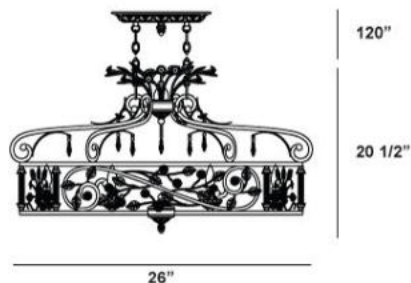

✉ 33 West Beaver Creek Road Richmond Hill
 Ontario Canada L4B 1L8
 ☎ 800.660.5391
 ☎ 800.660.5390
 📧 info@eurofase.com
 🌐 www.eurofase.com

DAHLIA , 6-LIGHT CHANDELIER

Product Specifications

Item No.: 14455-018
 Height: 20.5"
 Chain / Cord Length: 120"
 Width: 24"
 Length: 38"
 Est. Shipping Weight: 40.92 lbs
 No. of Bulbs: 6
 Bulb Wattage: 60 watts
 Bulb Type: B10 
 Bulb Base: E12
 Bulb Voltage: 120 volts

Options Available

ITEM CODE	FINISH	SHADE
14455-018	antique gold	crystal

Colour / Shades Available

FINISH	SHADE
antique gold 	crystal

Byzantine luxury and style emanates from this opulent family; dusty golden framework enhances an abstract labyrinth of metal designs and crystal gems