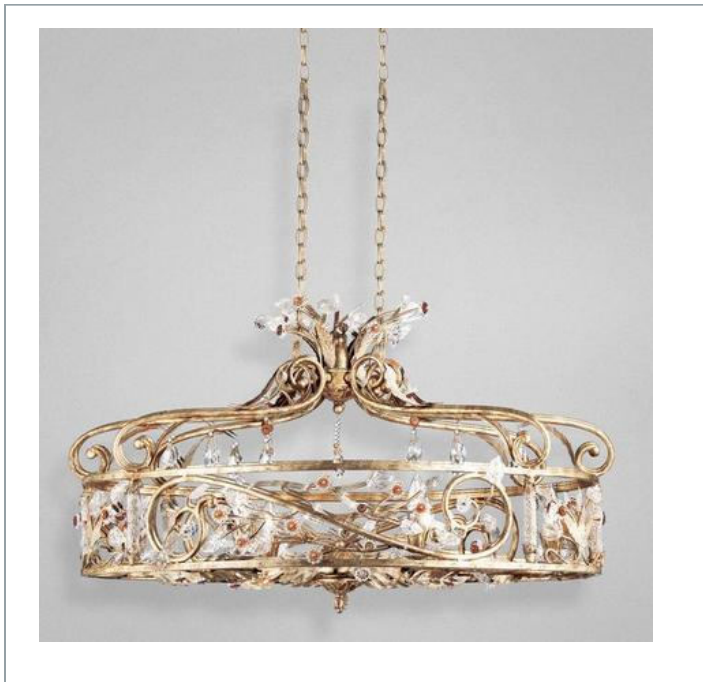

✉ 33 West Beaver Creek Road Richmond Hill
 Ontario Canada L4B 1L8
 ☎ 800.660.5391
 ☎ 800.660.5390
 📧 info@eurofase.com
 🌐 www.eurofase.com

DAHLIA , 6-LIGHT CHANDELIER

Product Specifications

Item No.: 14455-018
 Height: 20.5"
 Chain / Cord Length: 120"
 Width: 24"
 Length: 38"
 Est. Shipping Weight: 40.92 lbs
 No. of Bulbs: 6
 Bulb Wattage: 60 watts
 Bulb Type: B10 
 Bulb Base: E12
 Bulb Voltage: 120 volts

Options Available

ITEM CODE	FINISH	SHADE
14455-018	antique gold	crystal

Colour / Shades Available

FINISH	SHADE
antique gold 	crystal

Byzantine luxury and style emanates from this opulent family; dusty golden framework enhances an abstract labyrinth of metal designs and crystal gems